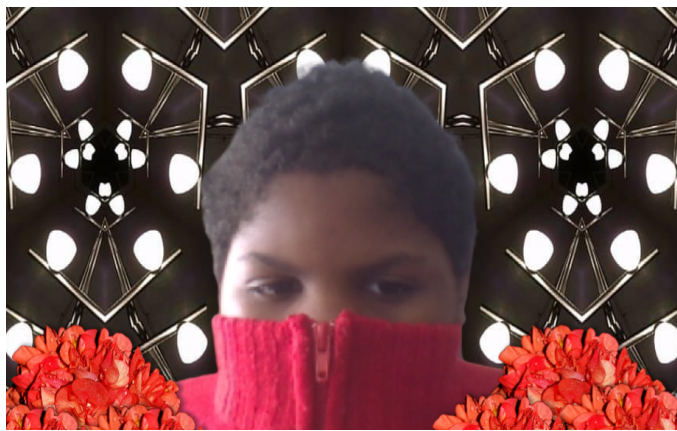

ELEMENTARY SELF-PORTRAITS

Our Upper Elementary scholars got to experience photo editing to create self-portraits in the style of Kehinde Wiley! We discussed posing and context of different figures in artwork throughout history.

Check out these FABULOUS self-portraits!